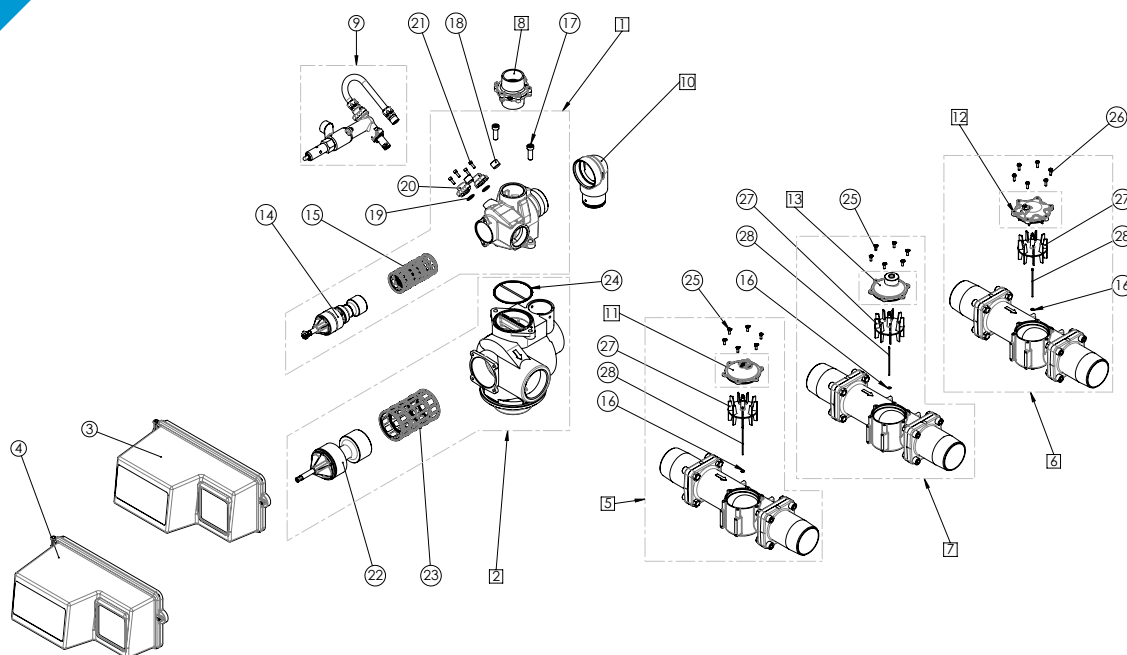

3900 VALVE SPARE PARTS

3900 spare parts

Item	Reference	Description	Packing qty
17	25165SP	Screw THM 12x35 - (10 pc)	1
18	16387	VB plug 1/2" NPT 3150/3900	1
19	15246-01SP	O-ring 560 CD - (10 pc)	1
20	16341-02	Inj plug 1800	1
21	19677SP	Screw - (50 pc)	1
22	60107-00	Piston assy 3900 lower	1
	60107-10	Piston assy 3900 lower NBP	1
23	18064	S&S kit 3900 lower	1
24	15112	Seal 3150 adapt base	1
25	12473SP	Screw Hex Washer 10-24x5/8 18-8SS - (50 pc)	1
26	12112SP	Screw Hex HD 10-24x1/2 - (50 pc)	1
27	16575	Impeller assy 3"	1
28	16279	Impeller shaft meter	1

3900 VALVE SPARE PARTS

Power head 3150 & 3900 upper

Item	Reference	Description	Packing qty
21	16494-04	Cam assy 3150/3900 upper UF grey	1
21	16494-05	Cam assy 3150/3900 upper DF black	1
22	28409-01	Drive motor assy 3150/3900 24V	1
	28409-03	Drive motor assy 3150/3900 230V	1
23	15120-01	Bracket motor 3150/3900	1
24	21361SP	Screw TCHCM 8x16 - (50 pc)	1
25	11080SP	Screw Flat Head - (50 pc)	1
26	18963-31	Drive gear 3150 adapt	1
27	16050SP	Retaining Ring - (10 pc)	1
28	11709	Pin link 3150/3900	1
29	11898SP	Clip 3150/3900 - (50 pc)	1
30	VCTIMER	Timer mechanical industrial - See VC sub-assemblies section	
31	13009-21SP	24 hour gear - (10 pc)	1
32	14860	Skipper wheel assy 7 days	5
	24100	Skipper wheel assy 12 days	5
	24535	Pgm wheel assy 375 m ³ 2900/2910/3150	1
	24536	Pgm wheel assy 75 m ³ 2900/2910/3150	1
	25692	Pgm wheel assy 240 m ³ 3900	1
	25693	Pgm wheel assy 1200 m ³ 3900	1
	40941	Harness upper drive 3200 NXT (not shown)	1
	14822	Harness motor (not shown)	1
	40396	Harness 3150/3900 upper (not shown)	1