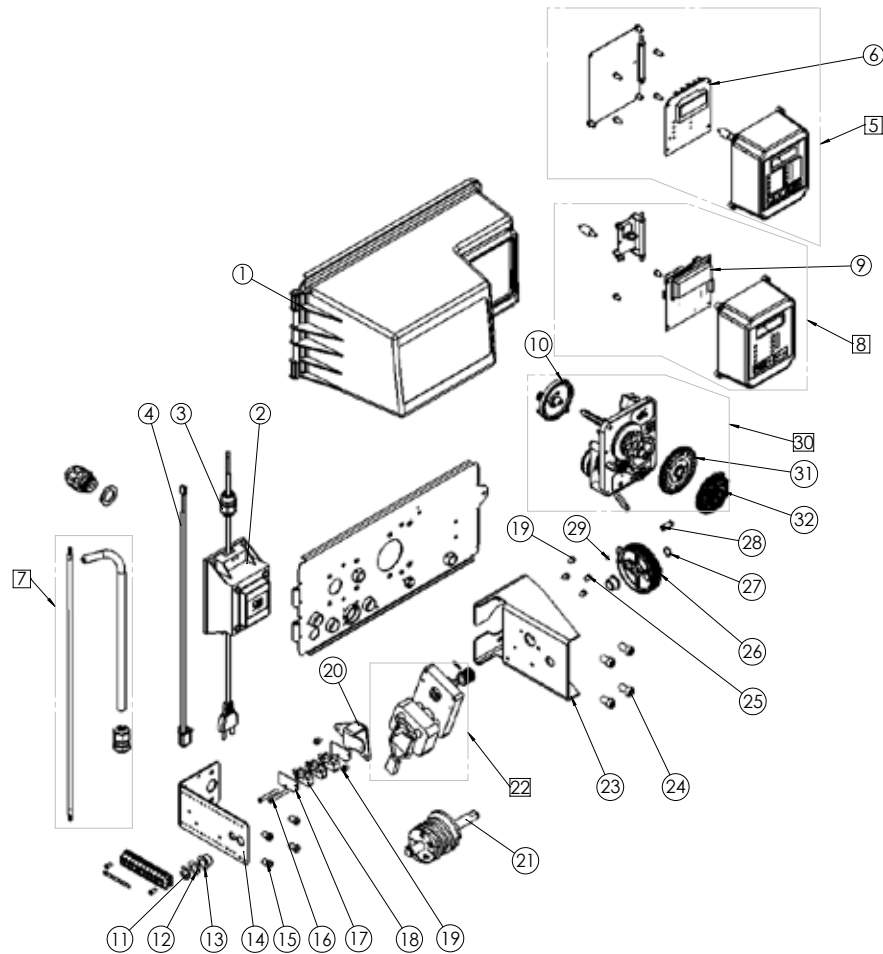

3900 VALVE SPARE PARTS

Power head 3150 & 3900 upper

Item	Reference	Description	Packing qty
1	26637	Cover assy 3150/3900 upper grey	1
2	26259	Transfo 105VA 3900	1
	26260	Transfo 60VA	1
3	17967	Liquid tight	1
4	19121-01	Meter cable SE/SXT 0,450 m	1
5	27724-01	Timer et indus DF	1
	27724-02	Timer et indus UF	1
6	BU28529	Circuit board 3200 ET	1
7	25353	Guide cable & cable assy 3900/9500	1
7	25352	Guide cable & cable assy 3150 2"	1
8	BU28713	Timer assy NXT 3200	1
9	BR61702-03	Circuit board NXT	1
10	24201	Pgm wheel assy 160 min	5
11	16051SP	Retaining Ring - (10 pc)	1
12	16059SP	Washer - (10 pc)	1
13	16052SP	Bushing - (10 pc)	1
15	23728SP	Screw THM 6x12 - (50 pc)	1
16	40080SP	Screw Microswitch - (50 pc)	1
17	10302SP	Insulator Limit Switch - (50 pc)	1
18	10218SP	Microswitch - (5 pc)	1
19	10872SP	Screw Motor Mounting - (50 pc)	1
20	17797	Bracket switch mounting	1