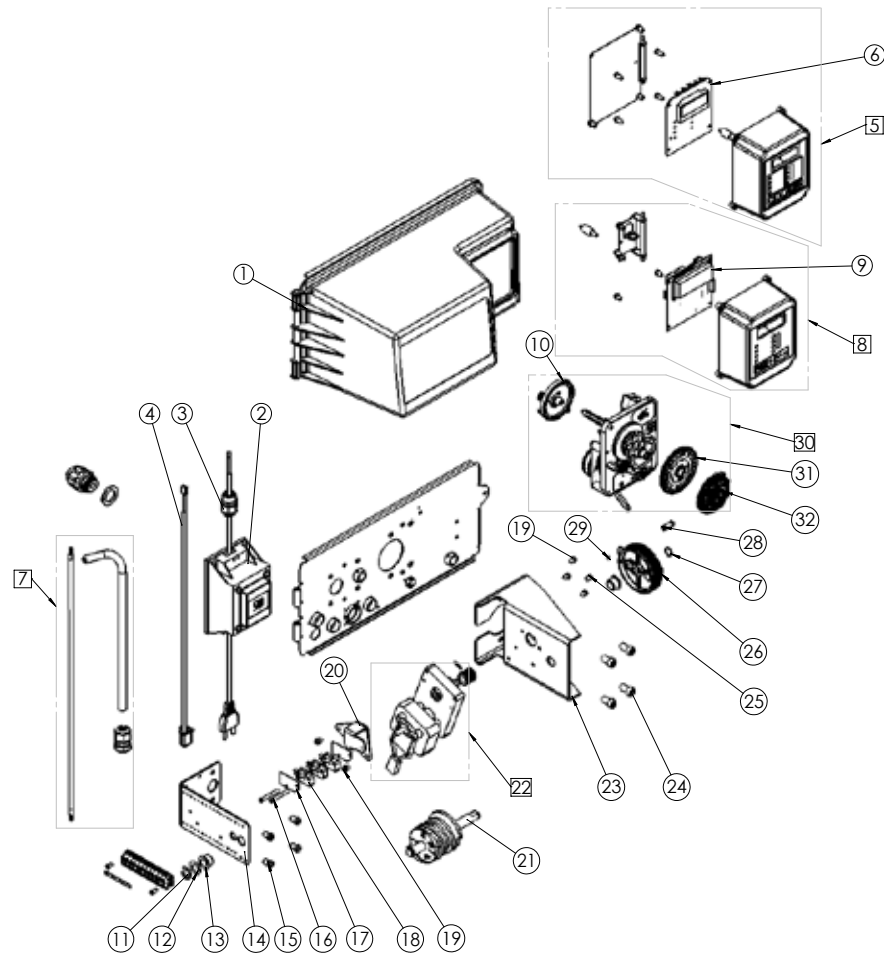

3900 VALVE SPARE PARTS

3900 spare parts

Item	Reference	Description	Packing qty
17	25165SP	Screw THM 12x35 - (10 pc)	1
18	16387	VB plug 1/2" NPT 3150/3900	1
19	15246-01SP	O-ring 560 CD - (10 pc)	1
20	16341-02	Inj plug 1800	1
21	19677SP	Screw - (50 pc)	1
22	60107-00	Piston assy 3900 lower	1
	60107-10	Piston assy 3900 lower NBP	1
23	18064	S&S kit 3900 lower	1
24	15112	Seal 3150 adapt base	1
25	12473SP	Screw Hex Washer 10-24x5/8 18-8SS - (50 pc)	1
26	12112SP	Screw Hex HD 10-24x1/2 - (50 pc)	1
27	16575	Impeller assy 3"	1
28	16279	Impeller shaft meter	1

3900 VALVE SPARE PARTS

Power head 3150 & 3900 upper

Item	Reference	Description	Packing qty
21	16494-04	Cam assy 3150/3900 upper UF grey	1
21	16494-05	Cam assy 3150/3900 upper DF black	1
22	28409-01	Drive motor assy 3150/3900 24V	1
	28409-03	Drive motor assy 3150/3900 230V	1
23	15120-01	Bracket motor 3150/3900	1
24	21361SP	Screw TCHCM 8x16 - (50 pc)	1
25	11080SP	Screw Flat Head - (50 pc)	1
26	18963-31	Drive gear 3150 adapt	1
27	16050SP	Retaining Ring - (10 pc)	1
28	11709	Pin link 3150/3900	1
29	11898SP	Clip 3150/3900 - (50 pc)	1
30	VCTIMER	Timer mechanical industrial - See VC sub-assemblies section	
31	13009-21SP	24 hour gear - (10 pc)	1
32	14860	Skipper wheel assy 7 days	5
	24100	Skipper wheel assy 12 days	5
	24535	Pgm wheel assy 375 m ³ 2900/2910/3150	1
	24536	Pgm wheel assy 75 m ³ 2900/2910/3150	1
	25692	Pgm wheel assy 240 m ³ 3900	1
	25693	Pgm wheel assy 1200 m ³ 3900	1
	40941	Harness upper drive 3200 NXT (not shown)	1
	14822	Harness motor (not shown)	1
	40396	Harness 3150/3900 upper (not shown)	1