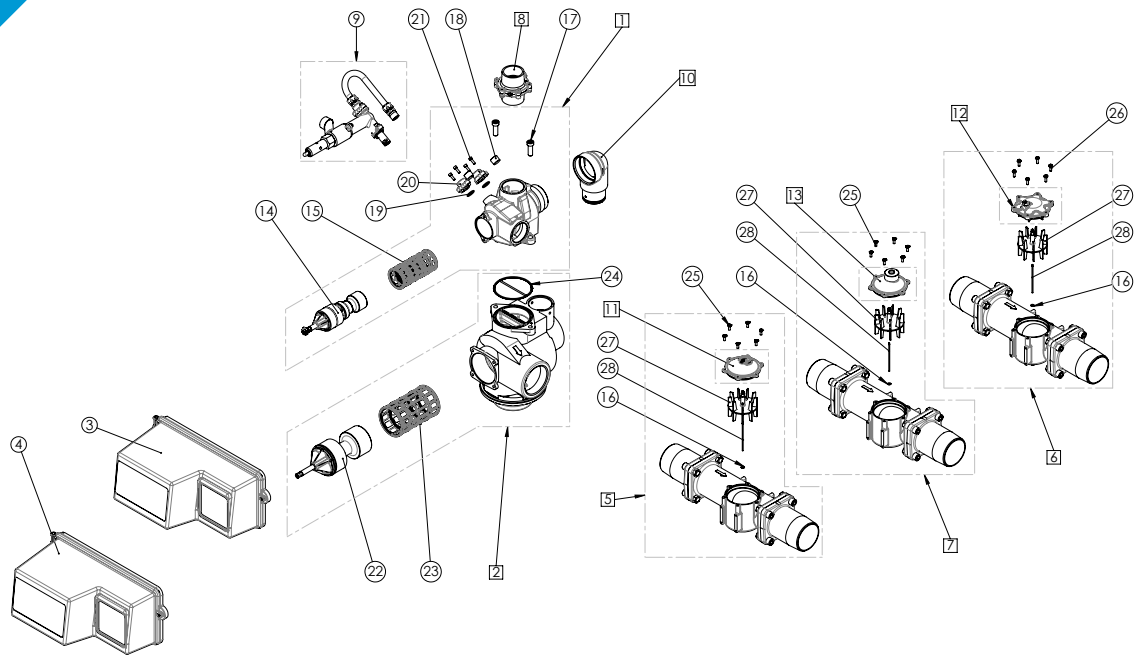

3900 VALVE SPARE PARTS

3900 spare parts

Item	Reference	Description	Packing qty	
1	BU28517-01	VB assy 3900 DF	1	
	BU28517-02	VB assy 3900 UF	1	
2	18043	VB adapt assy 3900	1	
	18042	VB adapt assy 3900 NBP	1	
3	PH3150-001	PH 3150 24V/50Hz grey w/o timer	1	
	PH3150-002	PH 3150/3900 NXT 24V/50Hz	1	
	4	PH3900-001	PH 3900 24V/50Hz grey w/o timer	1
		PH3900-002	PH 3900 adapt 24V/50Hz	1
PH3900-003	PH 3900 adapt duplex A 230V # 7	1		
	PH3900-004	PH 3900 duplex A # 7	1	
	PH3900-005	PH 3900 duplex B # 7	1	
	PH3900-006	PH 3900 adapt duplex B 24V # 7	1	
	PH3900-007	PH 3900 adapt NXT	1	
	5	25818	Meter assy 3" 240 m³ 3900	1
	6	27129	Meter assy 3" elec 3900	1
7	25819	Meter assy 3" 1200 m³ 3900	1	
8	25580-ALL	DLFC kit 2" 3150/3900 30 to 100 gpm	1	
9	26745-5	BV 1800 assy 3900 DF	1	
	26745-6	BV 1800 assy 3900 DF	1	
	26745-7	BV 1800 assy 3900 DF	1	
	26745-8	BV 1800 assy 3900 DF	1	
	26745-9	BV 1800 assy 3900 DF	1	
	26745-10	BV 1800 assy 3900 DF	1	
	10	18044	Coupling 3900 assy	1
	11	16400	Meter cover assy brass 240 m³	1
	12	14716-01	Meter cover assy elec 3"	1
	13	16401	Meter cover assy brass 1200 m³	1
14	60106-00	Piston assy 3150/3900 upper DF	1	
	60106-10	Piston assy 3150 upflow	1	
15	18022	S&S kit 2930/3150/3900 upper	1	
16	16574SP	Washer - (10 pc)	1