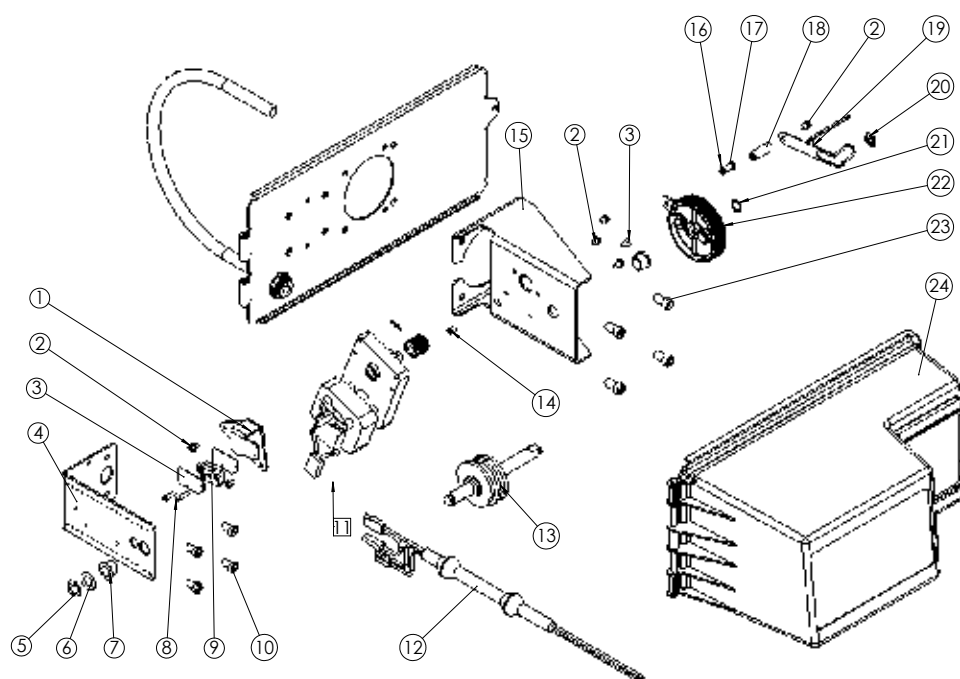

3900 VALVE SPARE PARTS

Power head 3900 adapter

Item	Reference	Description	Packing qty
1	17797	Bracket switch mounting	1
2	10872SP	Screw Motor Mounting - (50 pc)	1
3	10302SP	Insulator Limit Switch - (50 pc)	1
5	16051SP	Retaining Ring - (10 pc)	1
6	16059SP	Washer - (10 pc)	1
7	16052SP	Bushing - (10 pc)	1
8	11805SP	Screw Microswitch - (50 pc)	1
9	10218SP	Microswitch - (5 pc)	1
10	10231SP	Screw Hex Head Indus - (50 pc)	1
11	28409-01	Drive motor assy 3150/3900 24V	1
12	BR42446	Harness lower drive (ex 40405)	1
	40943	Harness 3200NT lower	1
13	16495	Cam assy 3900 lower	1
14	11080SP	Screw Flat Head - (50 pc)	1
15	16086	Bracket motor 3900	1
16	11898SP	Clip 3150/3900 - (50 pc)	1
18	18726-50SP	Spacer Indicator - (10 pc)	1
19	19315	Indicator off line/on line 3900	1
20	11774SP	Retaining Ring - (10 pc)	1
21	16050SP	Retaining Ring - (10 pc)	1
22	18963-39	Drive gear 3900 adapt	1
23	21361SP	Screw TCHCM 8x16 - (50 pc)	1
24	BU26638	Cover assy grey 3900 lower	1